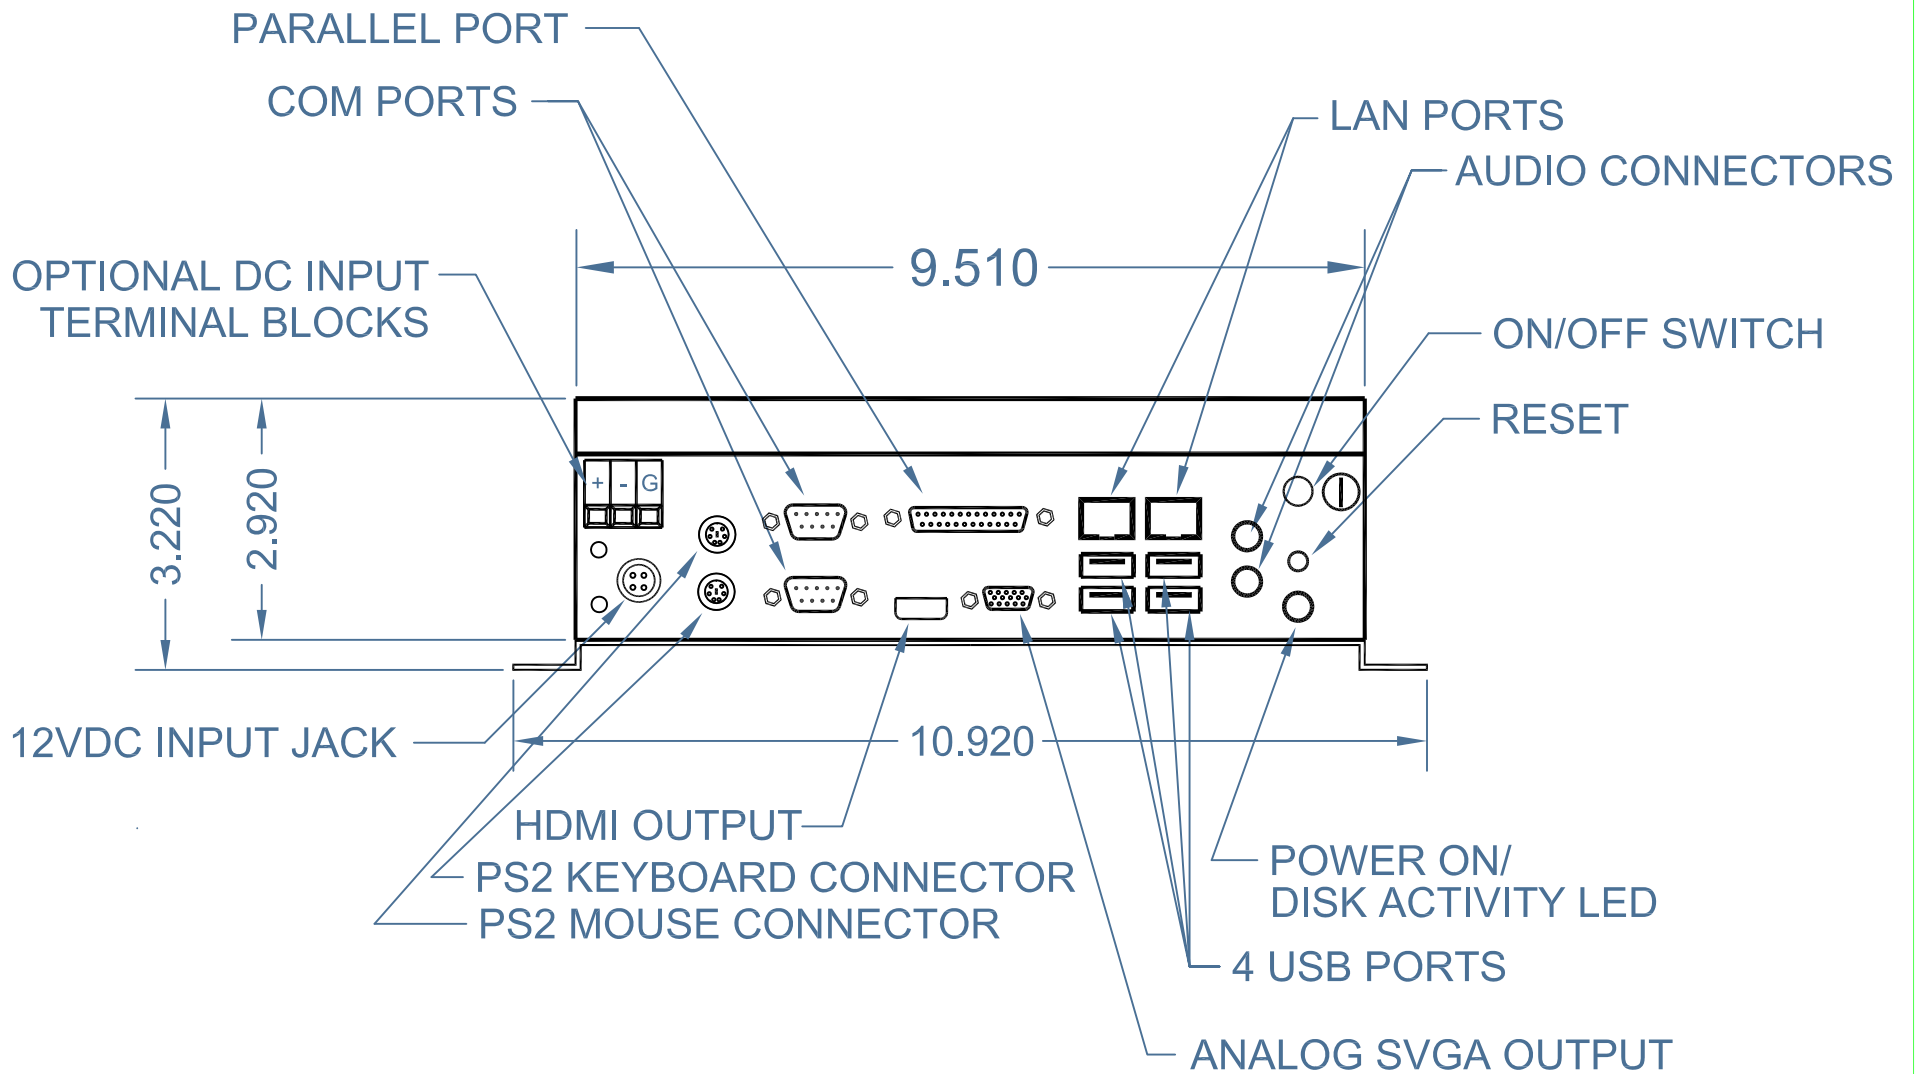

DATE 06-29-2015	DRAWN BY B.G.	MODEL TR-ITX-7 POWER ADAPTER	REVISION 0	SCALE NTS
FINISH				CHECKED BY
TITLE AC POWER ADAPTER			DRAWING No B-620	

DATE	06-29-2015	DRAWN BY	B.G.	MODEL	TR-ITX-7	
				REVISION	0	SCALE
				CHECKED BY	NTS	
TITLE			DRAWING No			
CHASSIS LAYOUT			B-621			

## FRONT VIEW

DATE 06-29-2015	DRAWN BY B.G.	MODEL TR-ITX-7		
PRODUCT		REVISION 0	SCALE NTS	
FINISH		Transduction		CHECKED BY
TITLE CHASSIS LAYOUT			DRAWING No B-622	

SLIM DVD/CD R/W DRIVE

FANS

OPTIONAL DC INPUT  
TERMINAL BLOCKS

LEFT SIDE VIEW

DATE 06-29-2015	DRAWN BY B.G.	MODEL TR-ITX-7	REVISION 0	SCALE NTS
PRODUCT			CHECKED BY	NTS
FINISH			Transduction	
TITLE CHASSIS LAYOUT			DRAWING No B-623	