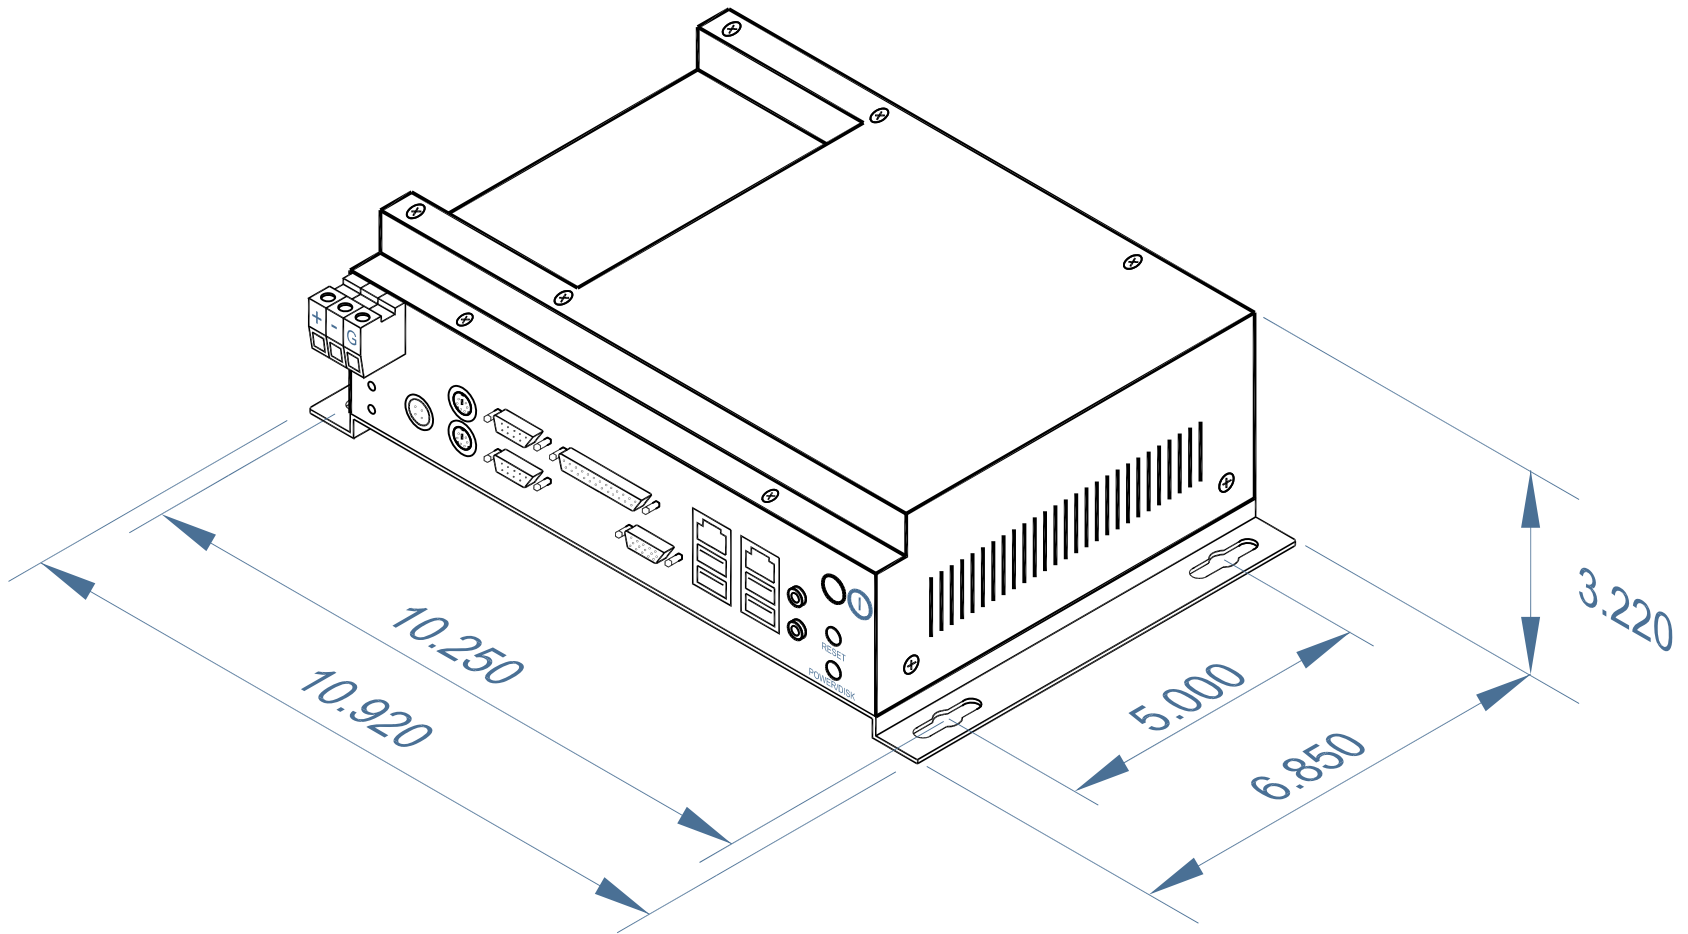

DATE 06-29-2015	DRAWN BY B.G.	MODEL TR-ITX-7 POWER ADAPTER	REVISION 0	SCALE NTS
FINISH				CHECKED BY
TITLE AC POWER ADAPTER			DRAWING No B-620	

DATE	06-29-2015	DRAWN BY	B.G.	MODEL	TR-ITX-7	
				REVISION	0	SCALE
				CHECKED BY	NTS	
TITLE			DRAWING No			
CHASSIS LAYOUT			B-621			

## FRONT VIEW

DATE 06-29-2015	DRAWN BY B.G.	MODEL TR-ITX-7		
PRODUCT		REVISION 0	SCALE NTS	
FINISH		Transduction		CHECKED BY
TITLE CHASSIS LAYOUT			DRAWING No B-622	

SLIM DVD/CD R/W DRIVE

FANS

OPTIONAL DC INPUT  
TERMINAL BLOCKS

LEFT SIDE VIEW

DATE 06-29-2015	DRAWN BY B.G.	MODEL TR-ITX-7	REVISION 0	SCALE NTS
PRODUCT			CHECKED BY	NTS
FINISH			Transduction	
TITLE CHASSIS LAYOUT			DRAWING No B-623	