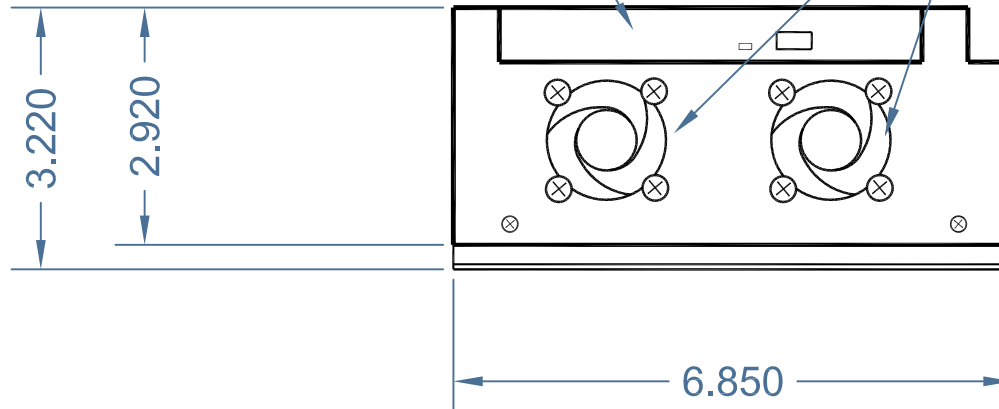

DATE 06-29-2015	DRAWN BY B.G.	MODEL TR-ITX-7 POWER ADAPTER	REVISION 0	SCALE NTS
FINISH				CHECKED BY
TITLE AC POWER ADAPTER			DRAWING No B-620	

DATE	06-29-2015	DRAWN BY	B.G.	MODEL	TR-ITX-7	
				REVISION	0	SCALE
				CHECKED BY	NTS	
TITLE			DRAWING No			
CHASSIS LAYOUT			B-621			

## FRONT VIEW

DATE 06-29-2015	DRAWN BY B.G.	MODEL TR-ITX-7		
PRODUCT		REVISION 0	SCALE NTS	
FINISH		Transduction		CHECKED BY
TITLE CHASSIS LAYOUT			DRAWING No B-622	

SLIM DVD/CD R/W DRIVE

FANS

OPTIONAL DC INPUT  
TERMINAL BLOCKS

LEFT SIDE VIEW

DATE 06-29-2015	DRAWN BY B.G.	MODEL TR-ITX-7	REVISION 0	SCALE NTS
PRODUCT			CHECKED BY	NTS
FINISH			Transduction	
TITLE CHASSIS LAYOUT			DRAWING No B-623	