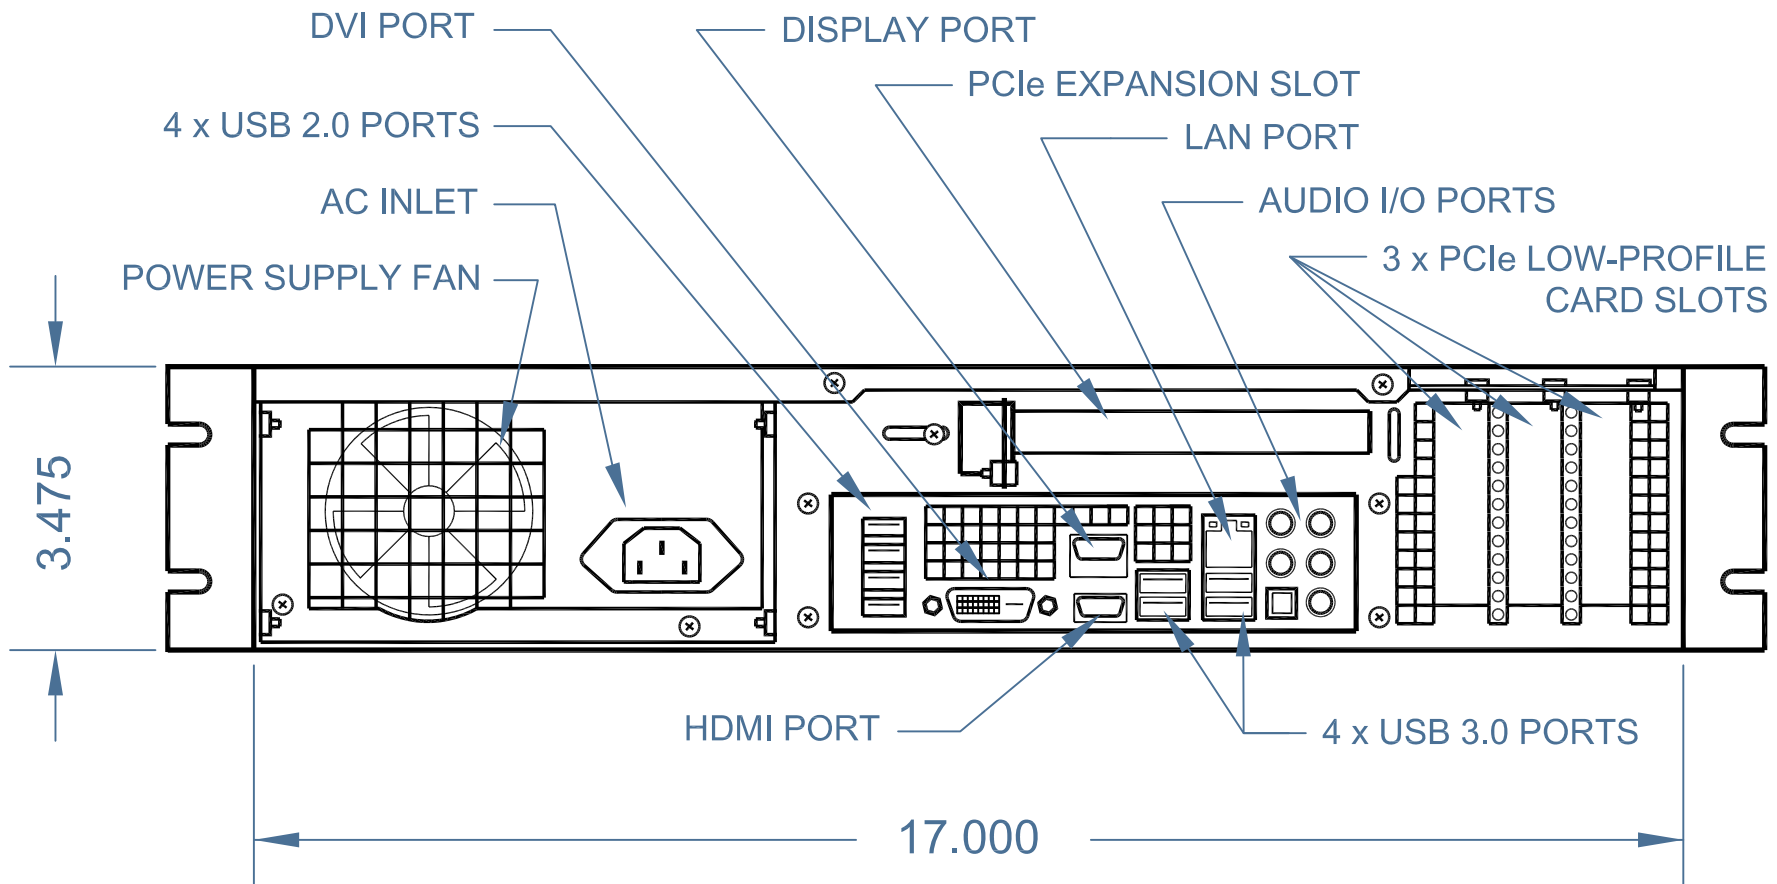

DATE 08-31-2014	DRAWN BY B.G.	MODEL TR-GRYPHON-2U	REVISION	SCALE
2U RACK MOUNT COMPUTER			CHECKED BY	NTS
FINISH		Transduction		CHECKED BY
TITLE LAYOUT			DRAWING No B-593	

REAR VIEW

NOTE: ALL DIMENSIONS IN INCHES

DATE	08-31-2014	DRAWN BY	B.G.	MODEL	TR-GRYPHON-2U
2U RACK MOUNT COMPUTER				REVISION	SCALE
FINISH	BLACK EPOXY POWDER PAINT	Transduction		CHECKED BY	NTS
TITLE				DRAWING No	
LAYOUT				B-594	