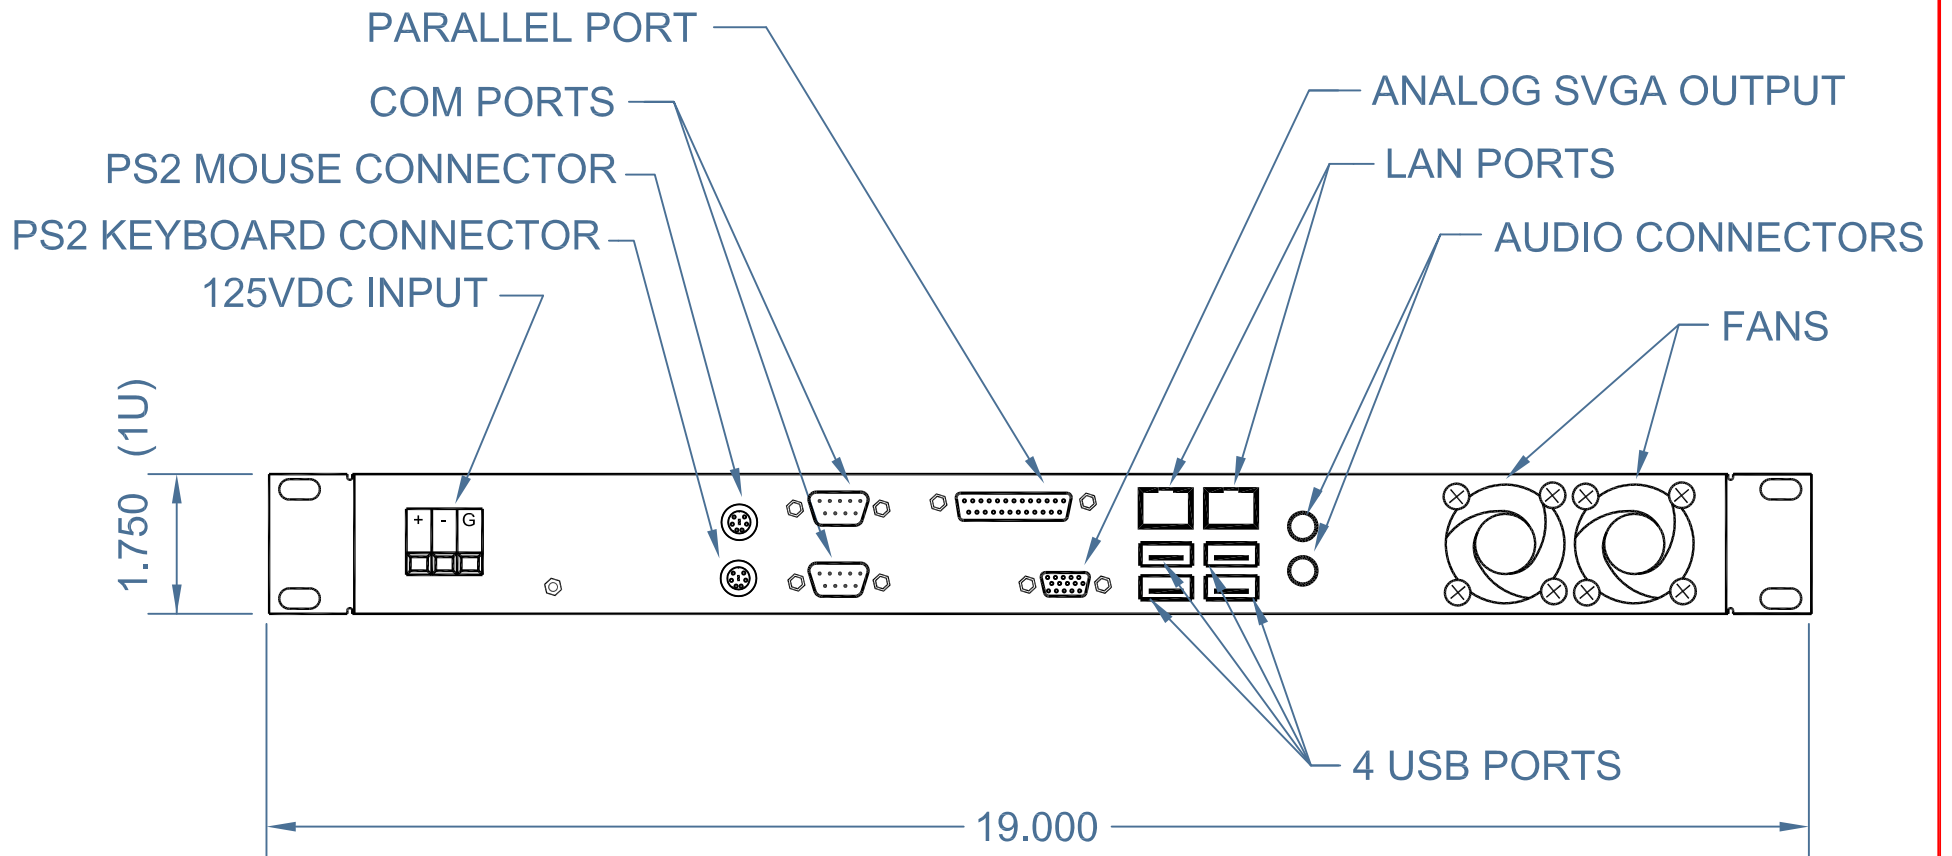

FRONT VIEW

DATE	11-12-2015	DRAWN BY	B.G.	MODEL	TR-587	
				REVISION	0	SCALE
				CHECKED BY	NTS	
FINISH	CRINKLE BLACK POWDER PAINT	Transduction				
TITLE				DRAWING No		
LAYOUT				B-658		

REAR VIEW

DATE 11-12-2015	DRAWN BY B.G.	MODEL TR-587	REVISION 0	SCALE
FINISH Transduction			CHECKED BY NTS	
TITLE LAYOUT			DRAWING No B-659	

REAR VIEW

DATE 11-12-2015	DRAWN BY B.G.	MODEL TR-587	REVISION 0	SCALE
FINISH Transduction			CHECKED BY NTS	
TITLE LAYOUT			DRAWING No B-659A	

RIGHT SIDE VIEW

DATE 11-12-2015	DRAWN BY B.G.	MODEL TR-587		
			REVISION 0	SCALE
FINISH		Transduction	CHECKED BY	NTS
TITLE LAYOUT			DRAWING No B-660	