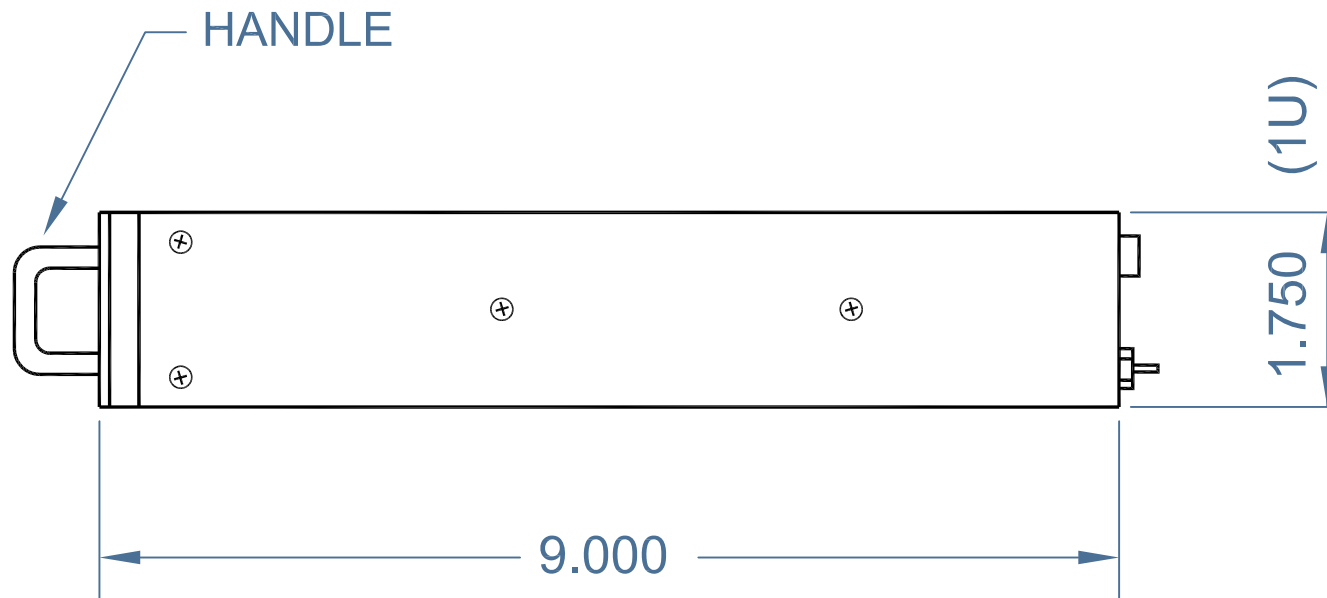

FRONT VIEW

DATE	11-12-2015	DRAWN BY	B.G.	MODEL	TR-587	
				REVISION	0	SCALE
				CHECKED BY	NTS	
FINISH	CRINKLE BLACK POWDER PAINT	Transduction				
TITLE				DRAWING No		
LAYOUT				B-658		

REAR VIEW

DATE 11-12-2015	DRAWN BY B.G.	MODEL TR-587	REVISION 0	SCALE
FINISH Transduction			CHECKED BY NTS	
TITLE LAYOUT			DRAWING No B-659	

REAR VIEW

DATE 11-12-2015	DRAWN BY B.G.	MODEL TR-587	REVISION 0	SCALE
FINISH Transduction			CHECKED BY NTS	
TITLE LAYOUT			DRAWING No B-659A	

RIGHT SIDE VIEW

DATE 11-12-2015	DRAWN BY B.G.	MODEL TR-587		
			REVISION 0	SCALE
FINISH		Transduction	CHECKED BY	NTS
TITLE LAYOUT			DRAWING No B-660	