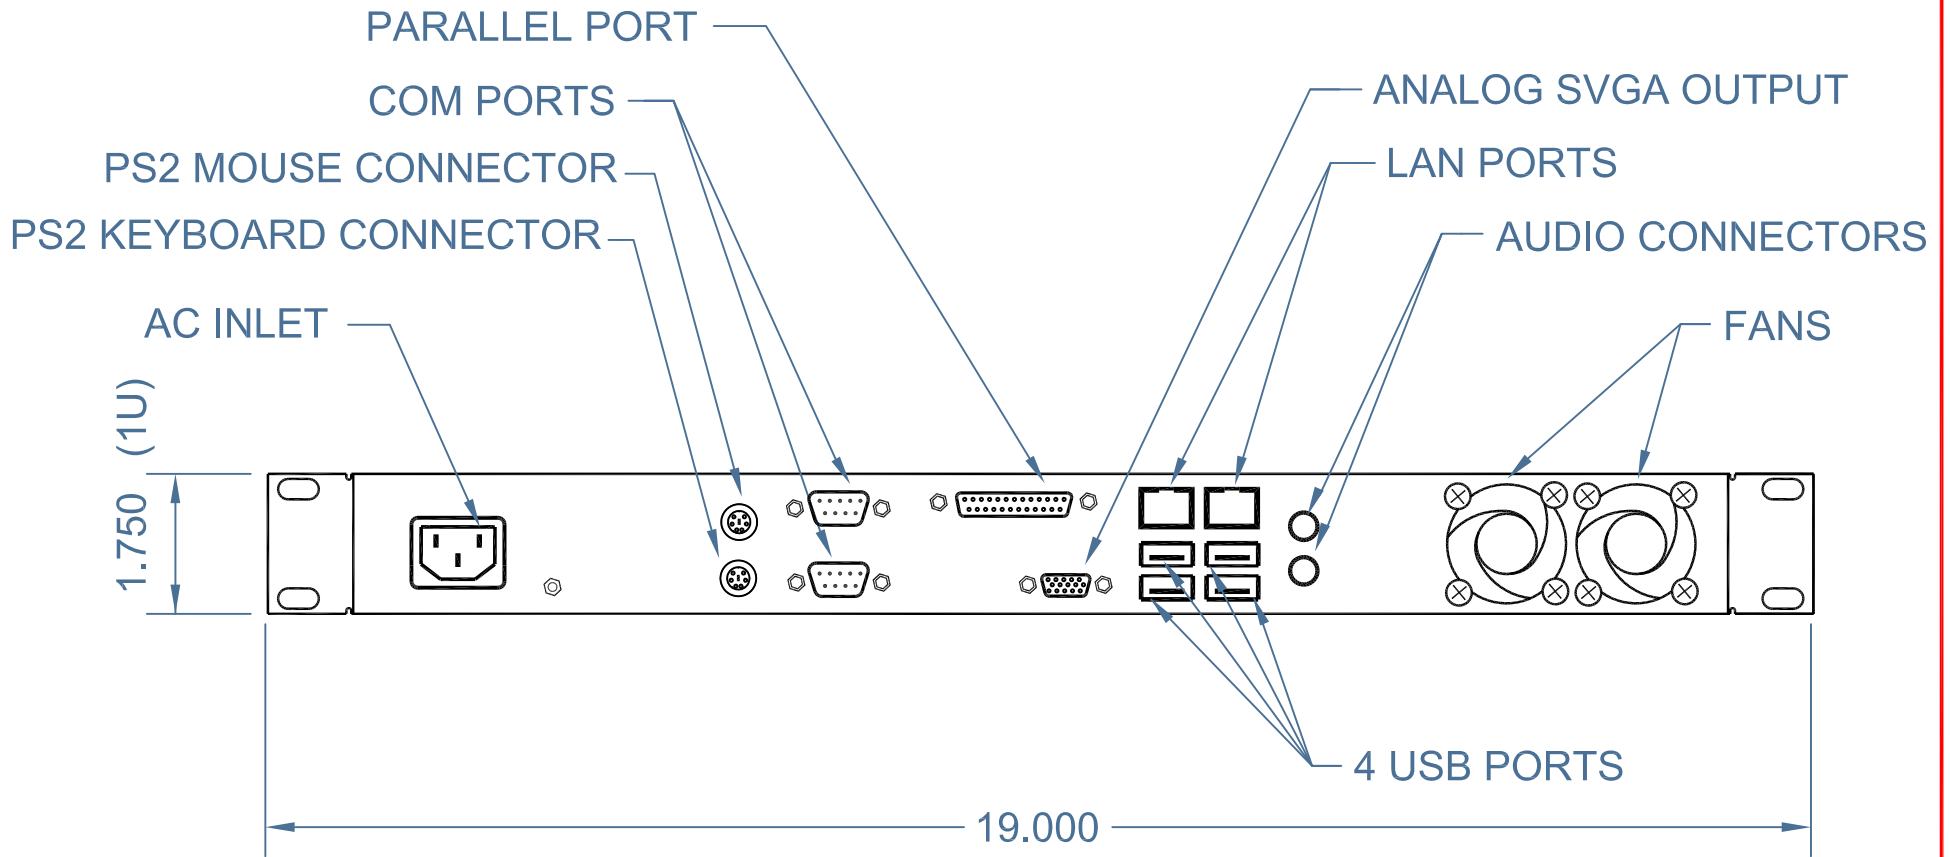

FRONT VIEW

DATE	11-12-2015	DRAWN BY	B.G.	MODEL	TR-587	
				REVISION	0	SCALE
				CHECKED BY	NTS	
FINISH	CRINKLE BLACK POWDER PAINT	Transduction				
TITLE				DRAWING No		
LAYOUT				B-658		

REAR VIEW

DATE 11-12-2015	DRAWN BY B.G.	MODEL TR-587	REVISION 0	SCALE
FINISH Transduction			CHECKED BY NTS	
TITLE LAYOUT			DRAWING No B-659	

REAR VIEW

DATE 11-12-2015	DRAWN BY B.G.	MODEL TR-587	REVISION 0	SCALE
FINISH Transduction			CHECKED BY NTS	
TITLE LAYOUT			DRAWING No B-659A	

RIGHT SIDE VIEW

DATE 11-12-2015	DRAWN BY B.G.	MODEL TR-587		
			REVISION 0	SCALE
FINISH		Transduction	CHECKED BY	NTS
TITLE LAYOUT			DRAWING No B-660	