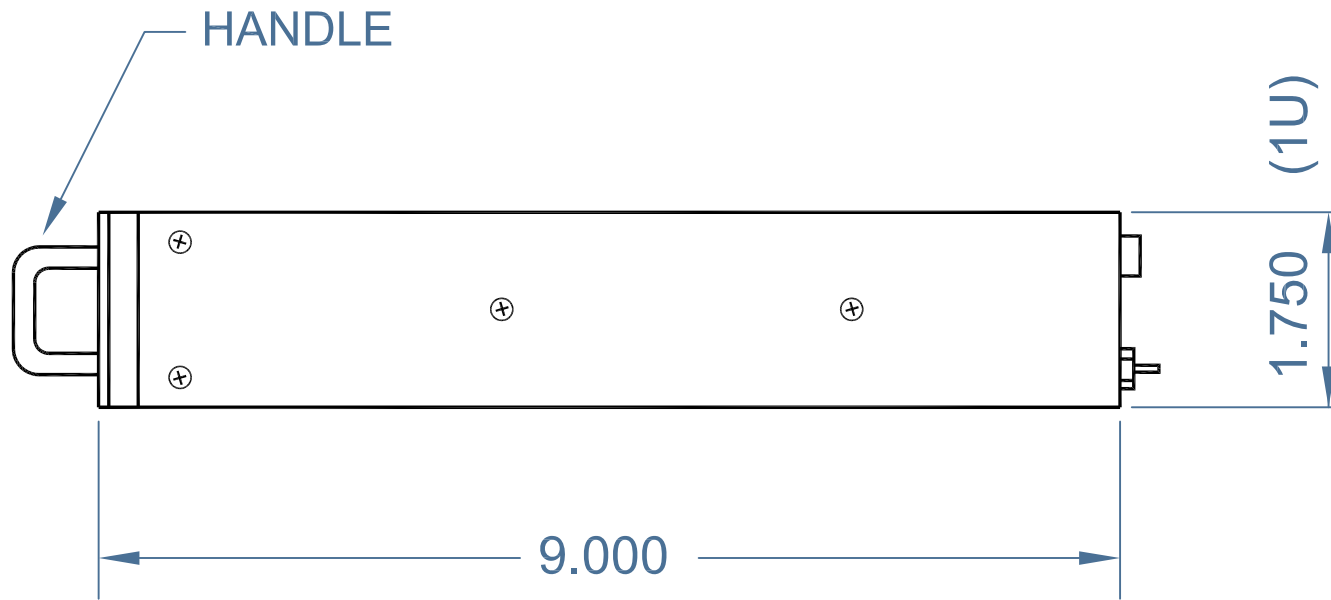

FRONT VIEW

DATE 12-06-2017	DRAWN BY B.G.	MODEL TR-586		
PRODUCT 1U RACK MOUNT COMPUTER		REVISION 0	SCALE NTS	
FINISH CRINKLE BLACK POWDER PAINT	Transduction		CHECKED BY	NTS
TITLE LAYOUT			DRAWING No B-678	