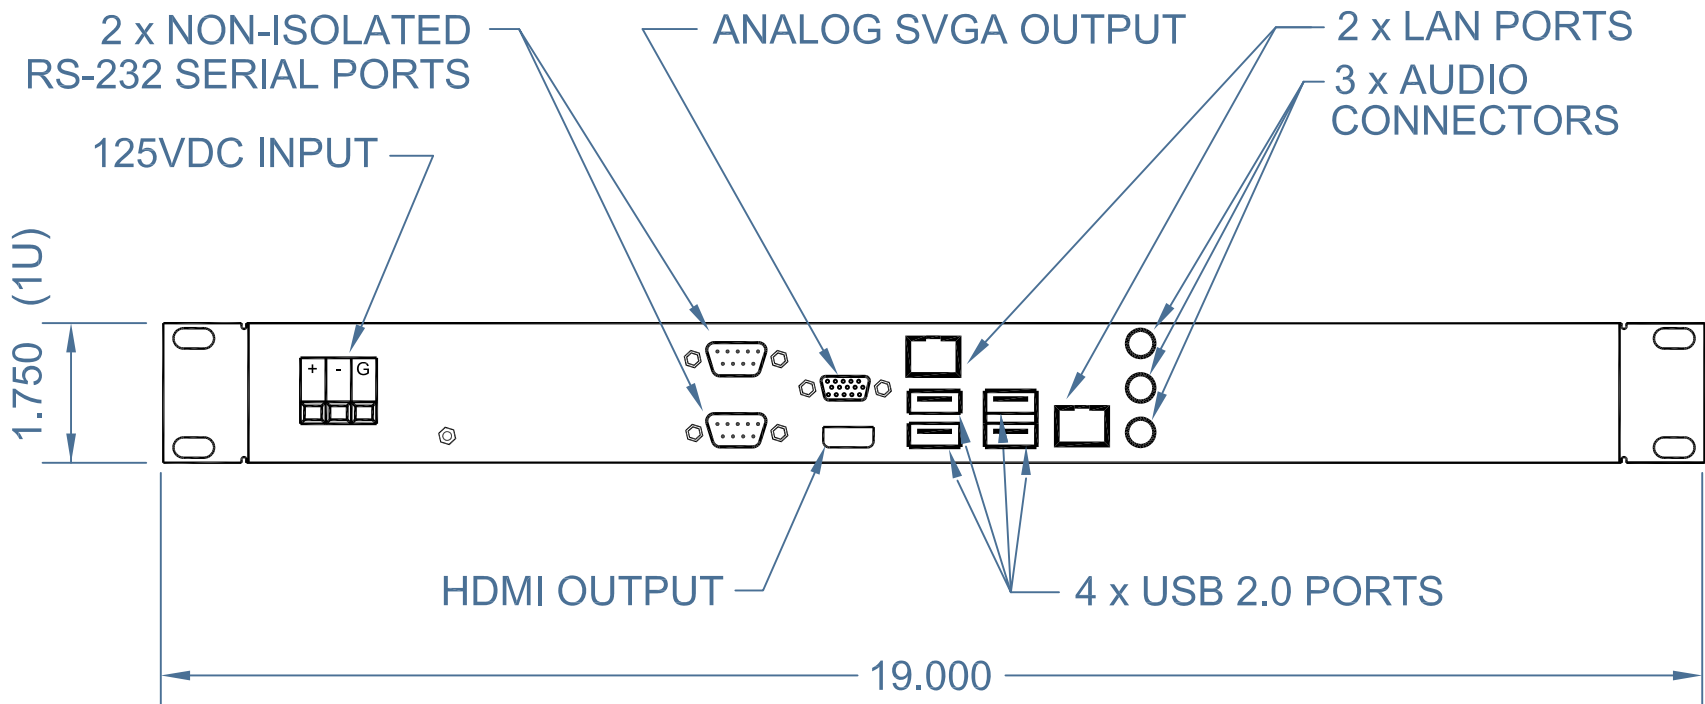

FRONT VIEW

DATE 12-06-2017	DRAWN BY B.G.	MODEL TR-586		
PRODUCT 1U RACK MOUNT COMPUTER		REVISION 0	SCALE NTS	
FINISH CRINKLE BLACK POWDER PAINT	Transduction		CHECKED BY	NTS
TITLE LAYOUT			DRAWING No B-678	

RIGHT SIDE VIEW

DATE 06-12-2017	DRAWN BY B.G.	MODEL TR-586
PRODUCT 1U RACK MOUNT COMPUTER	REVISION 0	SCALE NTS
FINISH	Transduction	CHECKED BY
TITLE LAYOUT	DRAWING No B-679	

REAR VIEW

DATE 06-12-2017	DRAWN BY B.G.	MODEL TR-586		
PRODUCT 1U RACK MOUNT COMPUTER UNIVERSAL AC VERSION		REVISION 0	SCALE NTS	
FINISH Transduction		CHECKED BY		
TITLE LAYOUT		DRAWING No B-680		

REAR VIEW

DATE 06-12-2017	DRAWN BY B.G.	MODEL TR-586		
PRODUCT 1U RACK MOUNT COMPUTER 125VDC VERSION	REVISION 0	CHECKED BY NTS	SCALE	
FINISH Transduction				
TITLE LAYOUT		DRAWING No B-681		