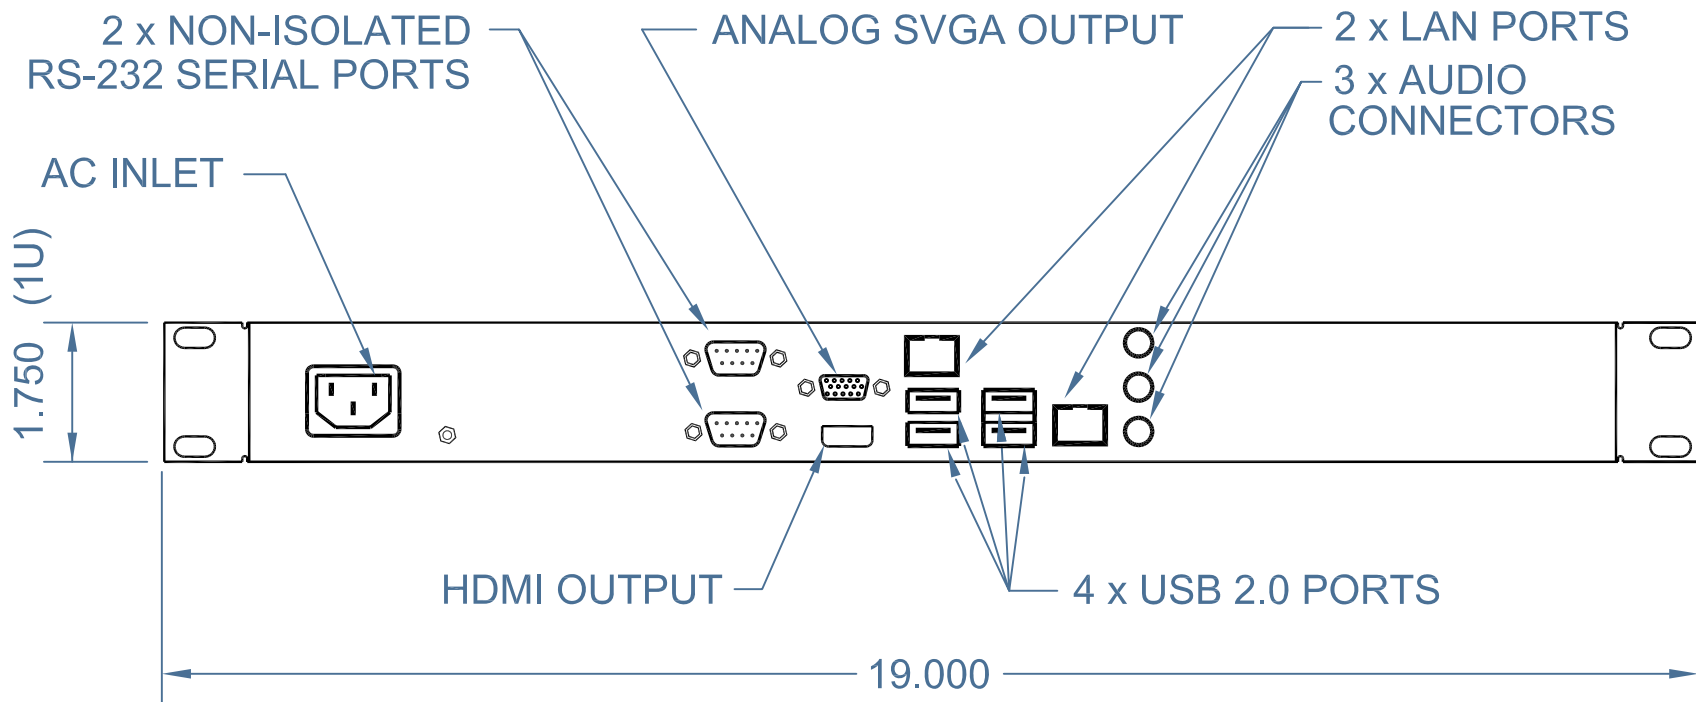

FRONT VIEW

DATE 12-06-2017	DRAWN BY B.G.	MODEL TR-586		
PRODUCT 1U RACK MOUNT COMPUTER		REVISION 0	SCALE NTS	
FINISH CRINKLE BLACK POWDER PAINT	Transduction		CHECKED BY	NTS
TITLE LAYOUT			DRAWING No B-678	

RIGHT SIDE VIEW

DATE 06-12-2017	DRAWN BY B.G.	MODEL TR-586
PRODUCT 1U RACK MOUNT COMPUTER	REVISION 0	SCALE NTS
FINISH	Transduction	CHECKED BY
TITLE LAYOUT	DRAWING No B-679	

REAR VIEW

DATE 06-12-2017	DRAWN BY B.G.	MODEL TR-586		
PRODUCT 1U RACK MOUNT COMPUTER UNIVERSAL AC VERSION		REVISION 0	SCALE NTS	
FINISH Transduction		CHECKED BY		
TITLE LAYOUT		DRAWING No B-680		

REAR VIEW

DATE 06-12-2017	DRAWN BY B.G.	MODEL TR-586		
PRODUCT 1U RACK MOUNT COMPUTER 125VDC VERSION	REVISION 0	CHECKED BY NTS	SCALE	
FINISH Transduction				
TITLE LAYOUT		DRAWING No B-681		