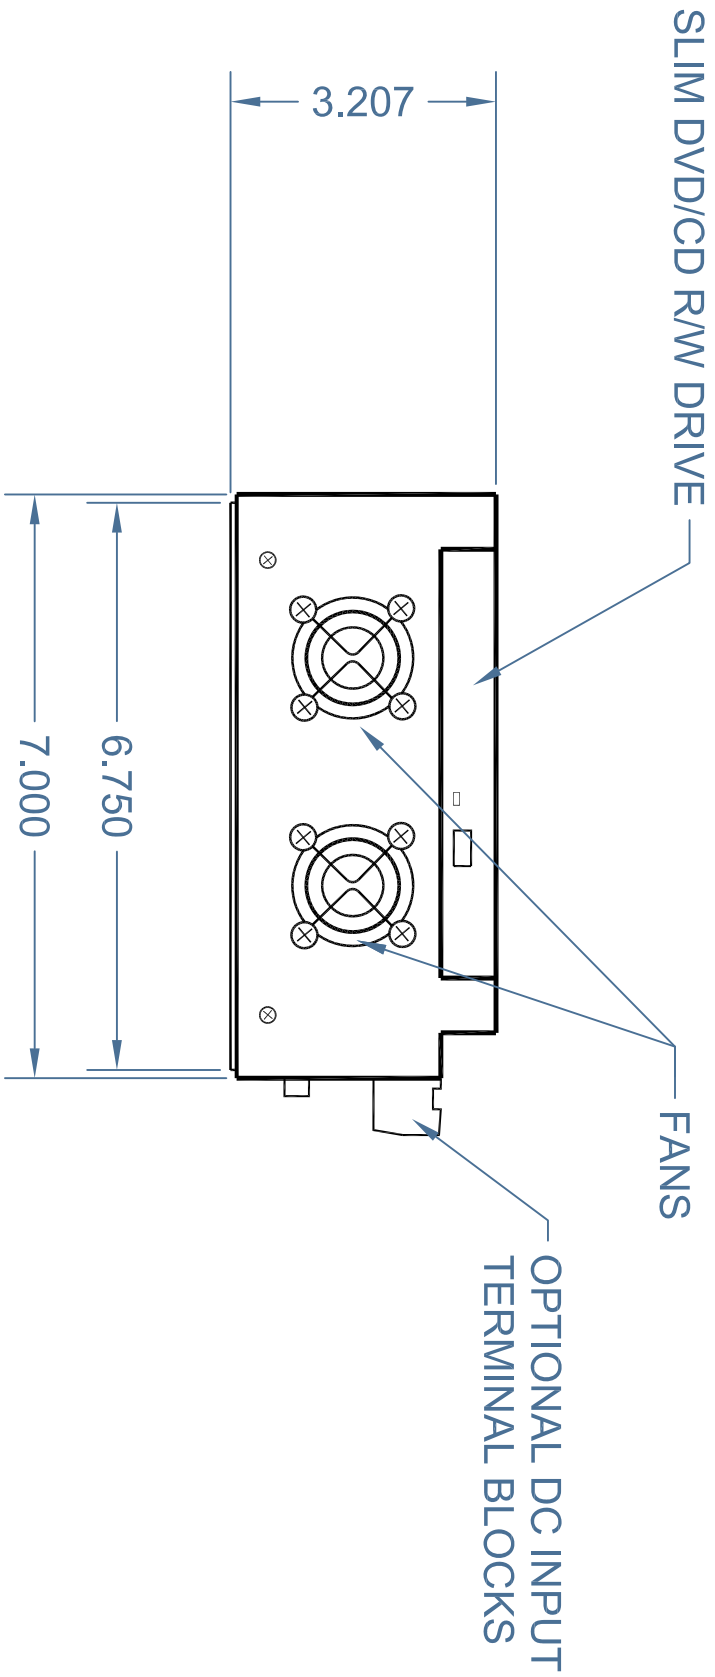

NOTE: ALL DIMENSIONS IN INCHES

DATE	08-12-2013	DRAWN BY	B.G.	MODEL	TR-ITX-i5/i7
PRODUCT					
FINISH					
TITLE		DRAWING NO		SCALE	
CHASSIS LAYOUT		B-575		NTS	
Transduction		CHECKED BY		NTS	

FRONT VIEW

DATE	08-12-2013	DRAWN BY	B.G.	MODEL	TR-ITX-15/i7
PRODUCT		REVISION		SCALE	
FINISH		CHECKED BY	NTS		
TITLE	CHASSIS LAYOUT		DRAWING No	B-576	
		Transduction			

LEFT SIDE VIEW

DATE	08-12-2013	DRAWN BY	B.G.	MODEL	TR-ITX-15/17
PRODUCT		REVISION		SCALE	
FINISH		CHECKED BY	NTS		
TITLE	CHASSIS LAYOUT		DRAWING No	B-577	
	Transduction				