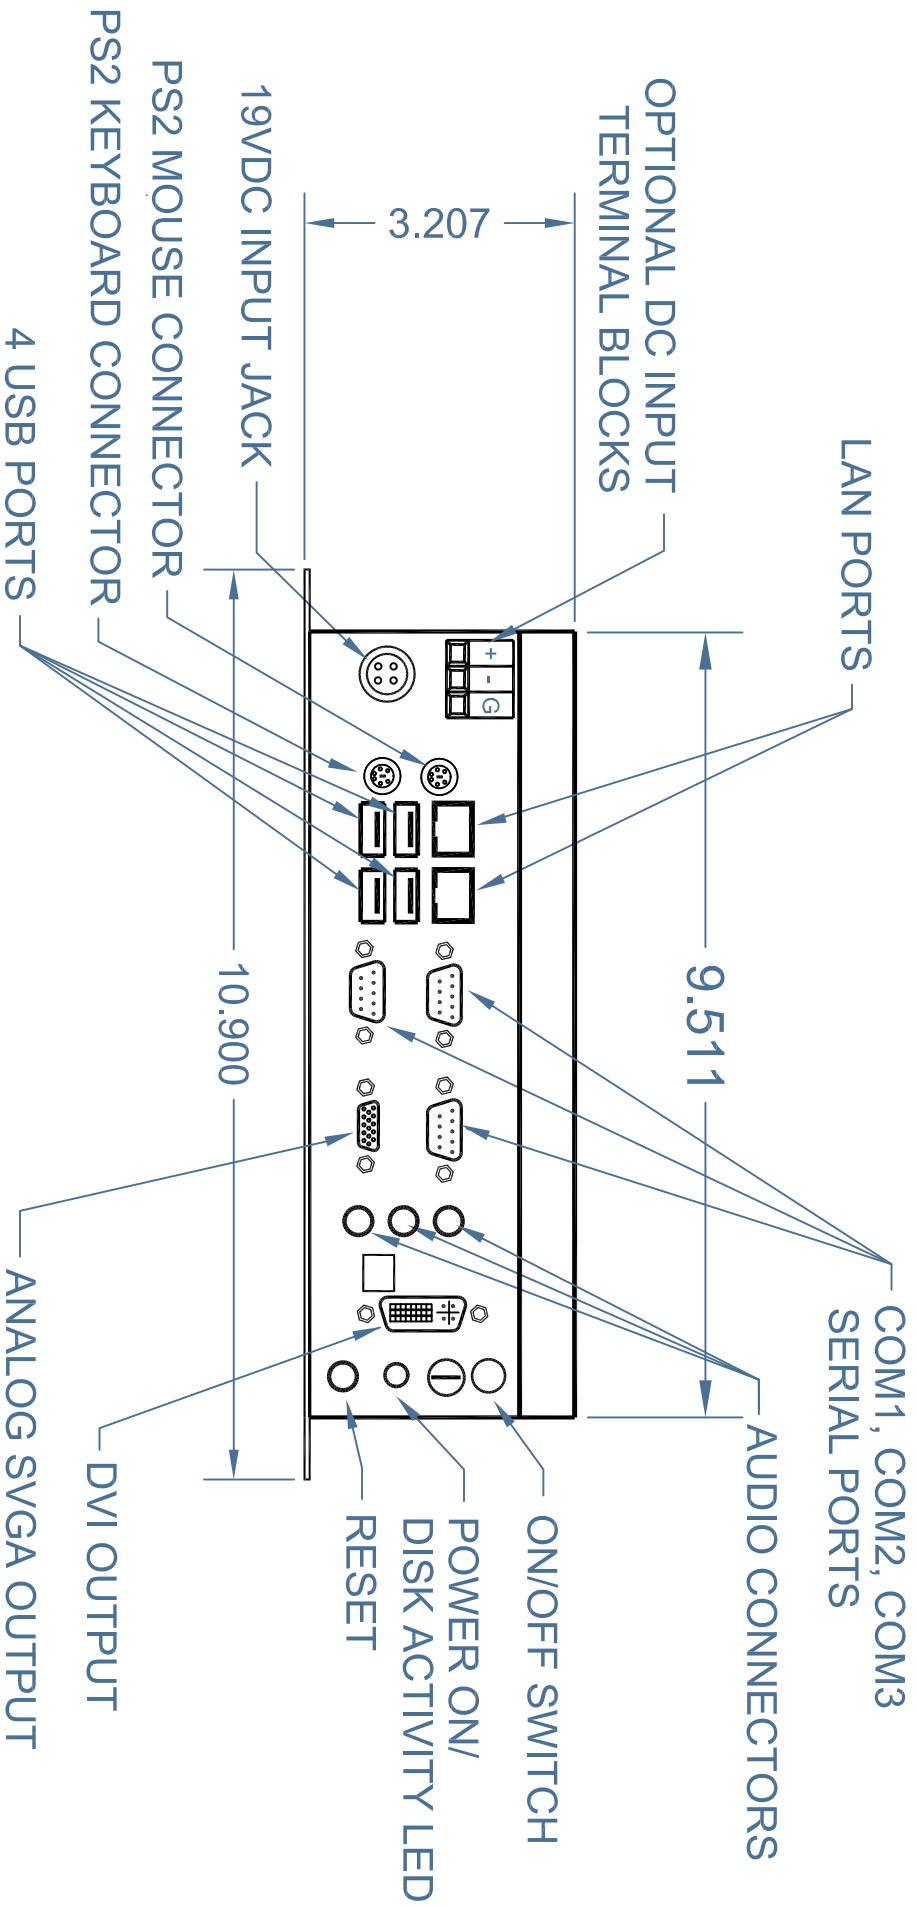

NOTE: ALL DIMENSIONS IN INCHES

DATE	08-12-2013	DRAWN BY	B.G.	MODEL	TR-ITX-i5/i7
PRODUCT					
FINISH					
TITLE		DRAWING NO		SCALE	
CHASSIS LAYOUT		B-575		NTS	
Transduction		CHECKED BY		NTS	

FRONT VIEW

DATE	08-12-2013	DRAWN BY	B.G.	MODEL	TR-ITX-15/i7
PRODUCT		REVISION		SCALE	
FINISH		CHECKED BY	NTS		
TITLE	CHASSIS LAYOUT		DRAWING No	B-576	
		Transduction			

LEFT SIDE VIEW

DATE	08-12-2013	DRAWN BY	B.G.	MODEL	TR-ITX-15/17
PRODUCT		REVISION		SCALE	
FINISH		CHECKED BY	NTS		
TITLE	CHASSIS LAYOUT		DRAWING No	B-577	
	Transduction				