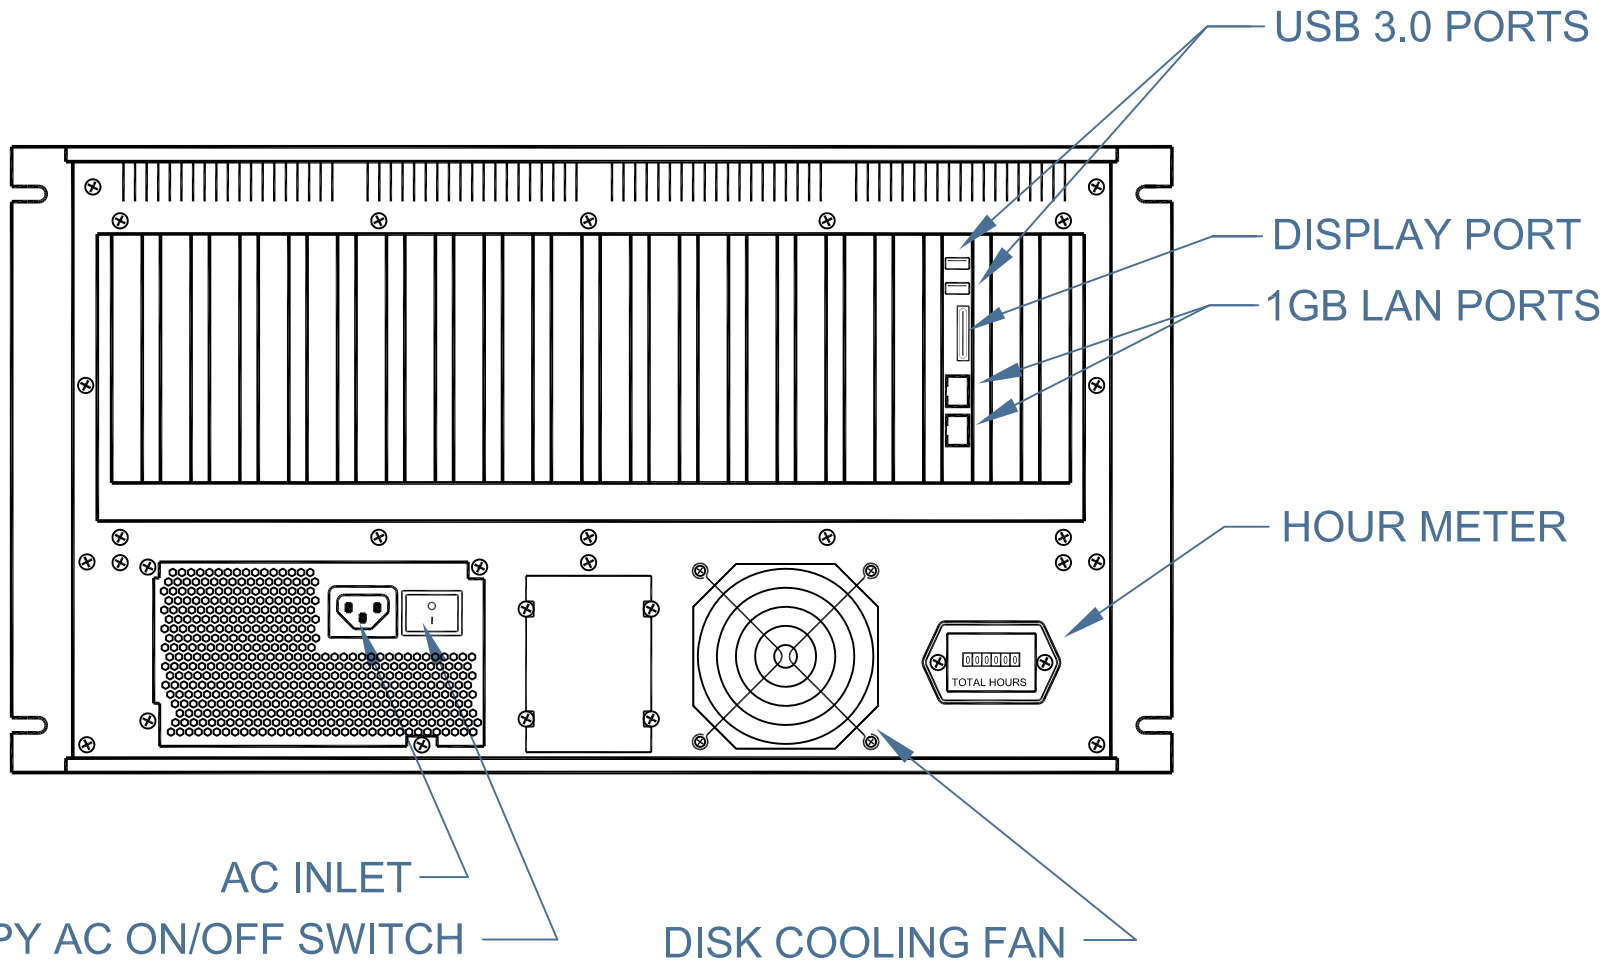

DATE 03-19-2017	DRAWN BY B.G.	MODEL BERTA - 18X
6U RACK MOUNT COMPUTER		REVISION
FINISH		CHECKED BY
TITLE LAYOUT		SCALE NTS
DRAWING No B-662		

REAR VIEW

DATE 03-26-2017	DRAWN BY B.G.	MODEL BERTA - 18X
PRODUCT 6U RACK MOUNT COMPUTER		REVISION 0
FINISH Transduction		CHECKED BY NTS
TITLE LAYOUT		DRAWING No B-663