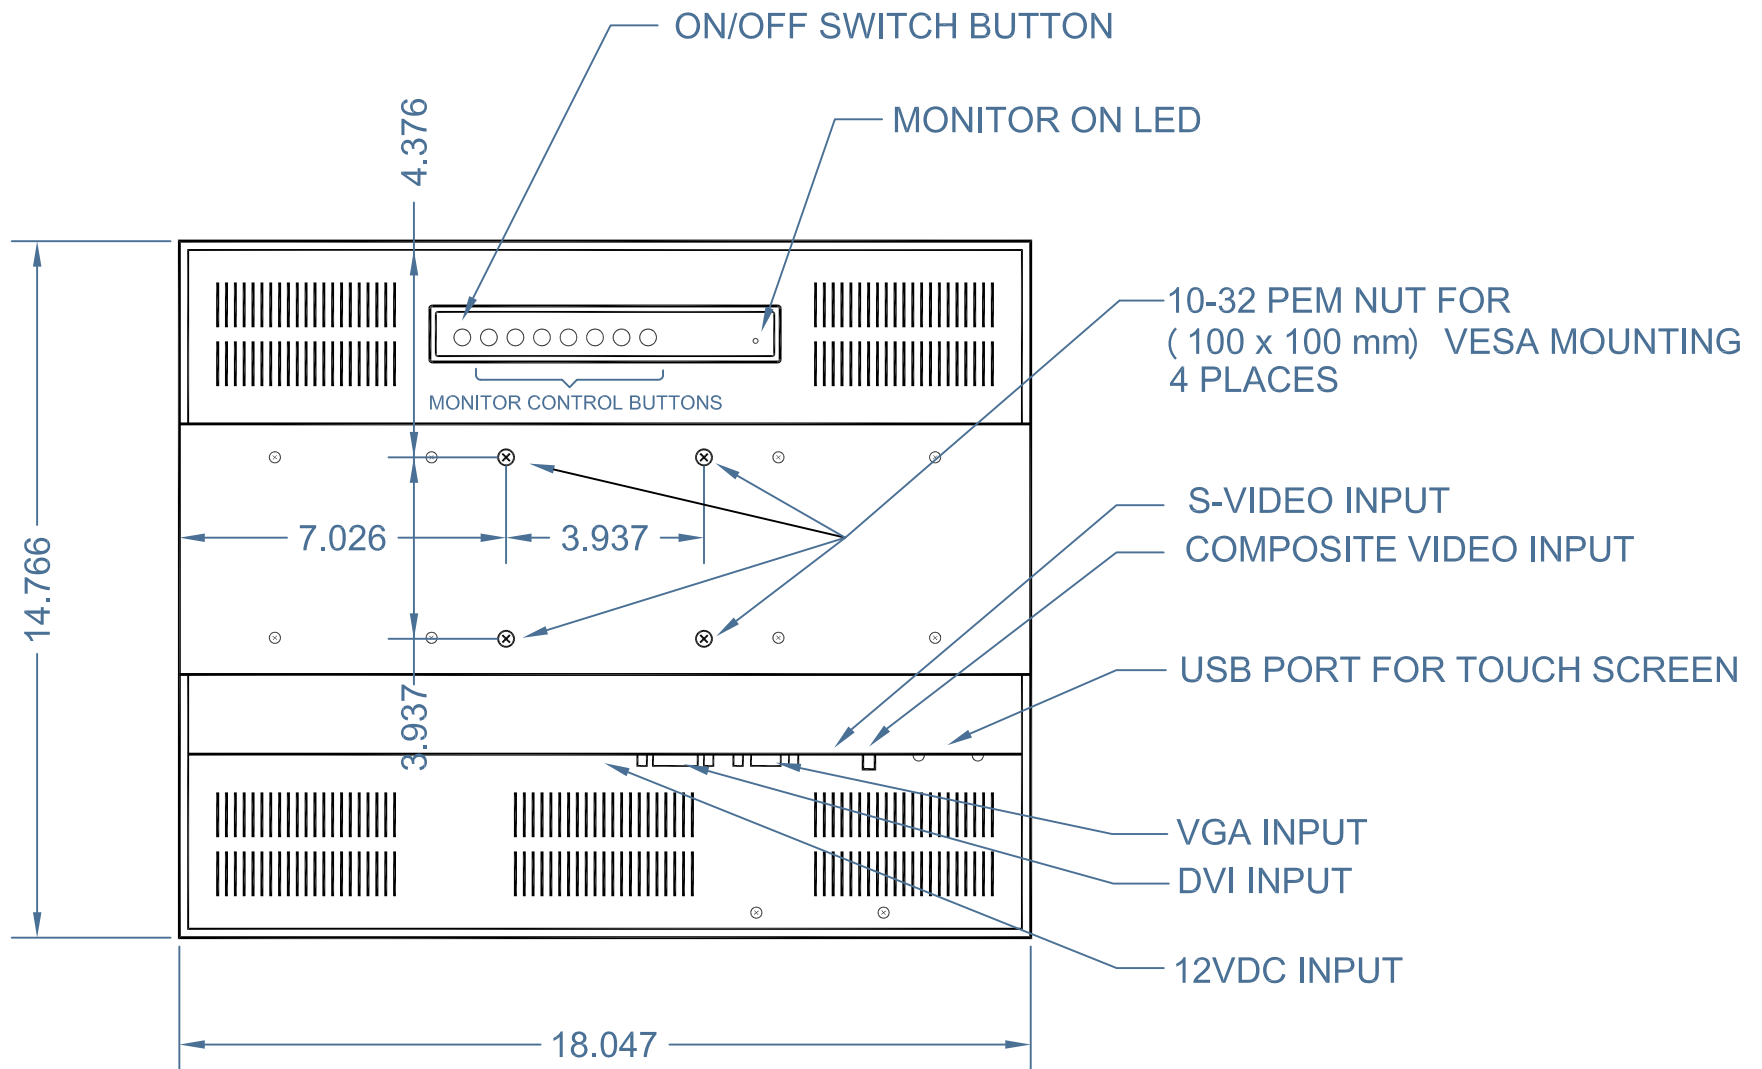

NOTE: ALL DIMENSIONS IN INCHES

DATE	12-19-2011	DRAWN BY	B.G.	MODEL	TR-LCD1900-CPC
VESA MOUNT MONITOR				REVISION	SCALE
FINISH	E141-BK19 BLACK EPOXY POWDER PAINT	Transduction		CHECKED BY	NTS
TITLE				DRAWING No	
LAYOUT				B-507	

BACK VIEW

NOTE: ALL DIMENSIONS IN INCHES

DATE 12-19-2011	DRAWN BY B.G.	MODEL TR-LCD1900-CPC		
VESA MOUNT MONITOR			REVISION	SCALE
FINISH E141-BK19 BLACK EPOXY POWDER PAINT	Transduction		CHECKED BY	NTS
TITLE LAYOUT			DRAWING No B-508	