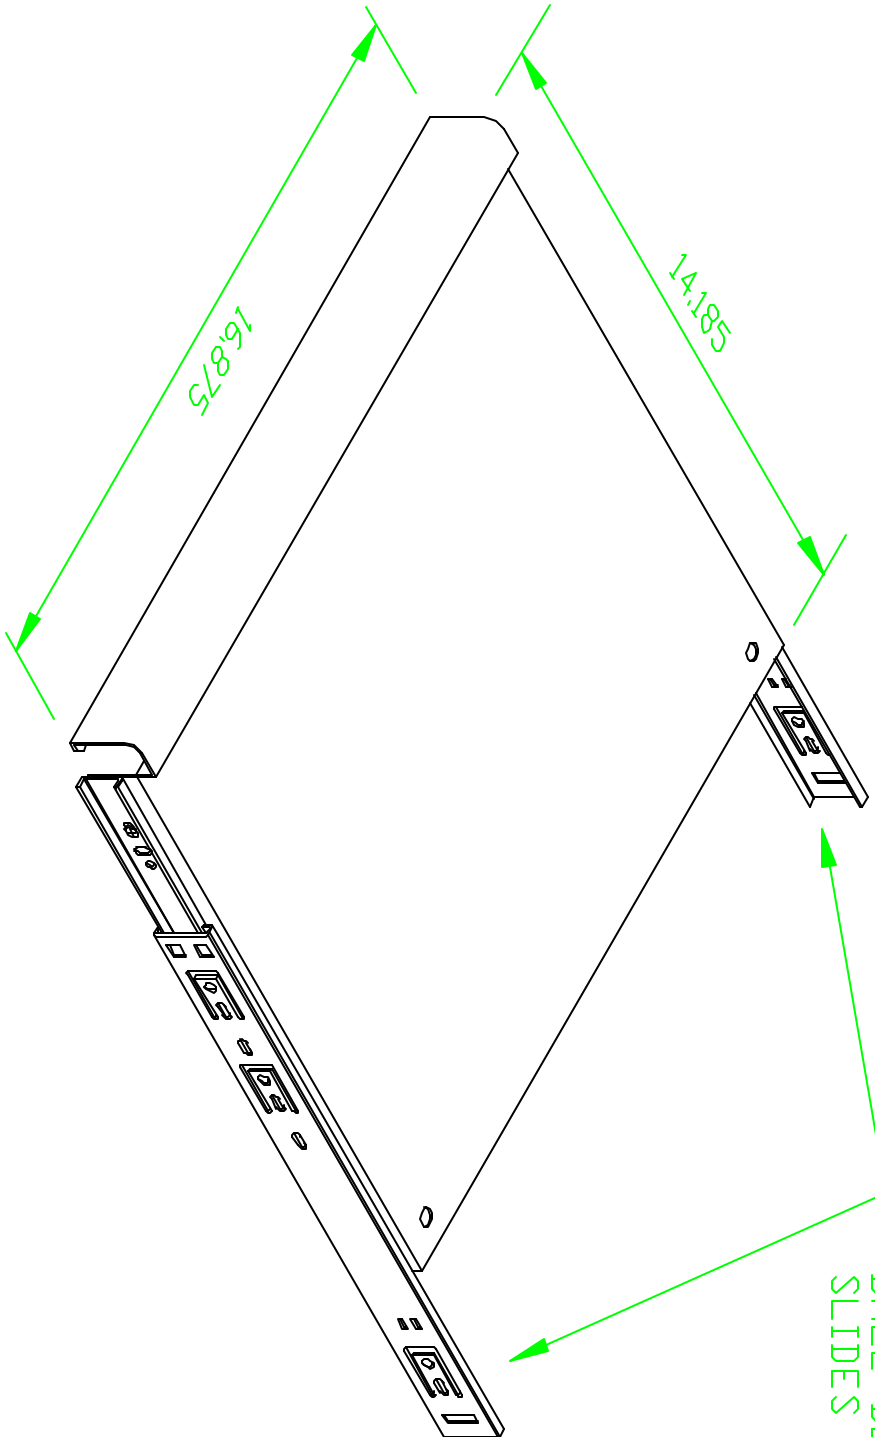

NOTE: 4 CASTERS & 4 ADJUSTABLE FEET ALWAYS INCLUDED

09-16-2004	B.G.	TR-CABD-42U-800
	Transduction	NTS
FRONT VIEW		B-346

DATE	09-16-2004	DRAWN BY	B.G.	MODEL	TR-CABD-42U-800
FINISH	Transduction			REVISION	SCALE
TITLE	LAYOUT	DRAWING NO.	B-347	CHECKED BY	NTS
FIXED EQUIPMENT SHELF					

BALL-BEARING
SLIDES

DATE	DRAWN BY	MODEL	REVISION	SCALE
09-16-2004	B.G.	TR-CABD-42U-800		
KEYBOARD/MOUSE SLIDING SHELF				
FINISH	TRANSDUCER		CHECKED BY	NTS
TITLE			DRAWING NO	
LAYOUT			B-348	

DATE	09-16-2004	DRAWN BY	B.G.	MODEL	TR-CABD-42U-800
FINISH	POWER BAR (6 OUTLETS)			REVISION	SCALE
TITLE	LAYOUT	FINISH	Transduction	CHECKED BY	NTS
		DRAWING NO.	B-349		