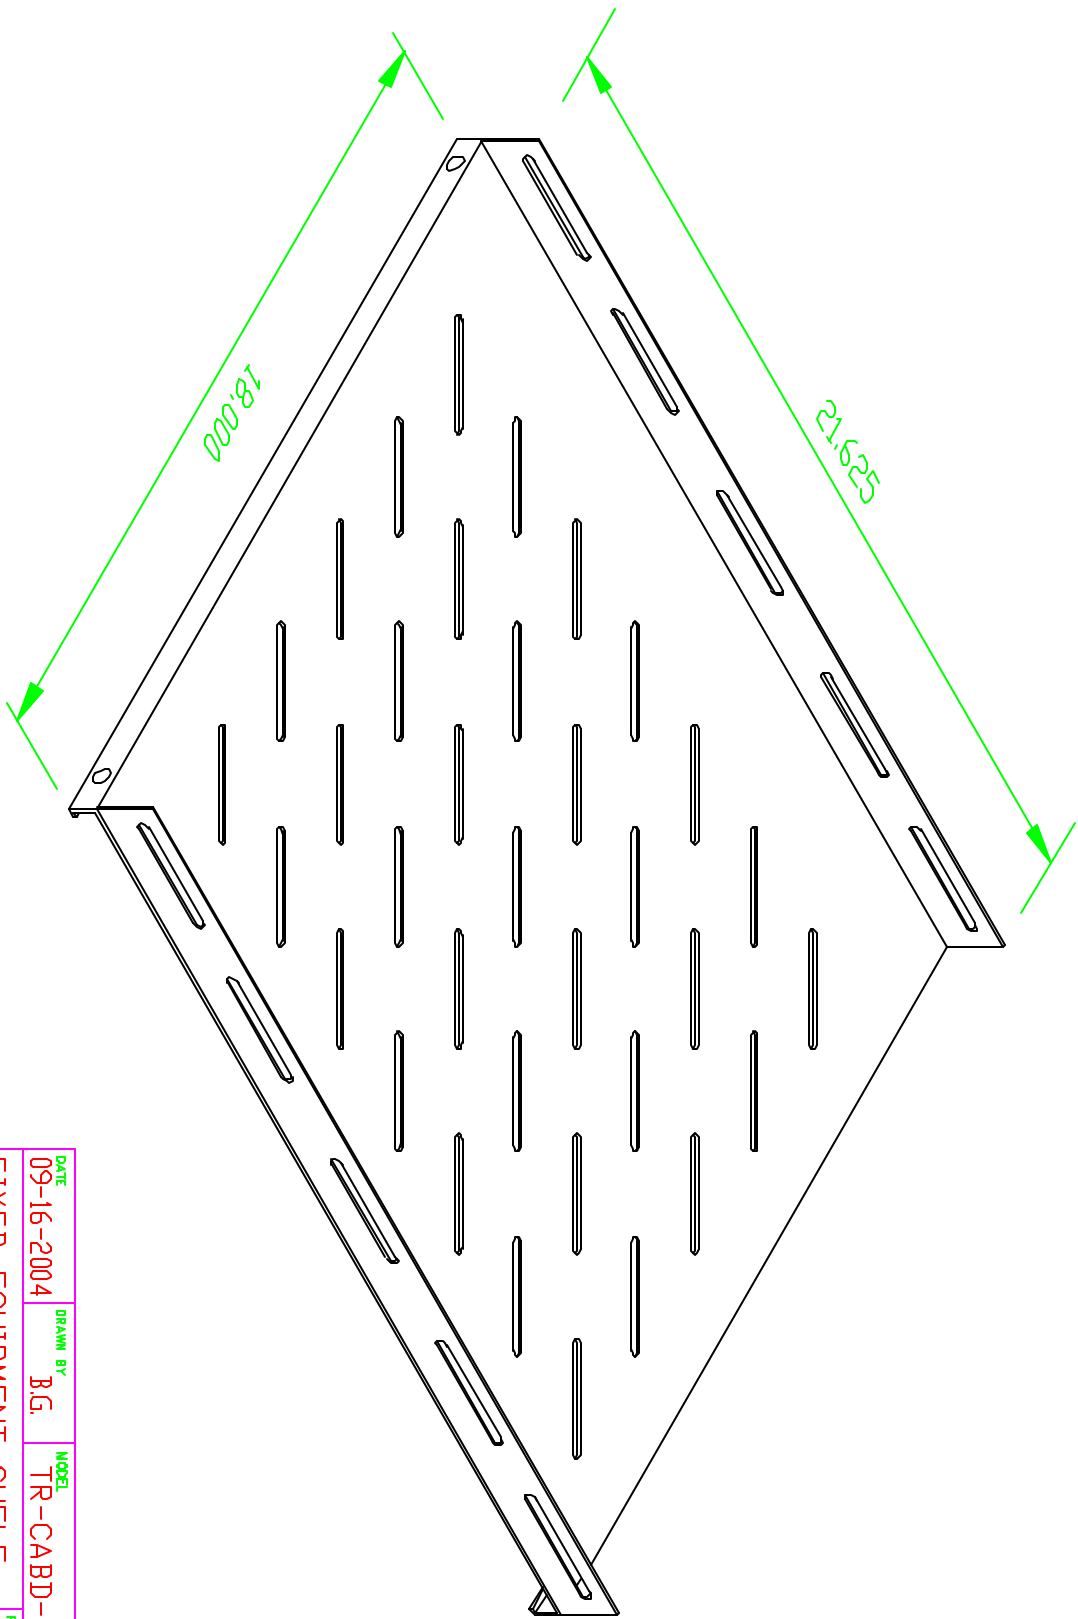

NOTE: 4 CASTERS & 4 ADJUSTABLE FEET ALWAYS INCLUDED

09-16-2004	B.G.	TR-CABD-42U-800
	Transduction	NTS
FRONT VIEW		B-346

DATE	09-16-2004	DRAWN BY	B.G.	MODEL	TR-CABD-42U-800
FINISH	Transduction			REVISION	SCALE
TITLE	LAYOUT	DRAWING NO.	B-347	CHECKED BY	NTS
FIXED EQUIPMENT SHELF					

BALL-BEARING
SLIDES

DATE	DRAWN BY	MODEL	REVISION	SCALE
09-16-2004	B.G.	TR-CABD-42U-800		
KEYBOARD/MOUSE SLIDING SHELF				
FINISH	TRANSDUCER		CHECKED BY	NTS
TITLE			DRAWING NO	
LAYOUT			B-348	

DATE	09-16-2004	DRAWN BY	B.G.	MODEL	TR-CABD-42U-800
FINISH	POWER BAR (6 OUTLETS)			REVISION	SCALE
TITLE	LAYOUT	FINISH	Transduction	CHECKED BY	NTS
		DRAWING NO.	B-349		