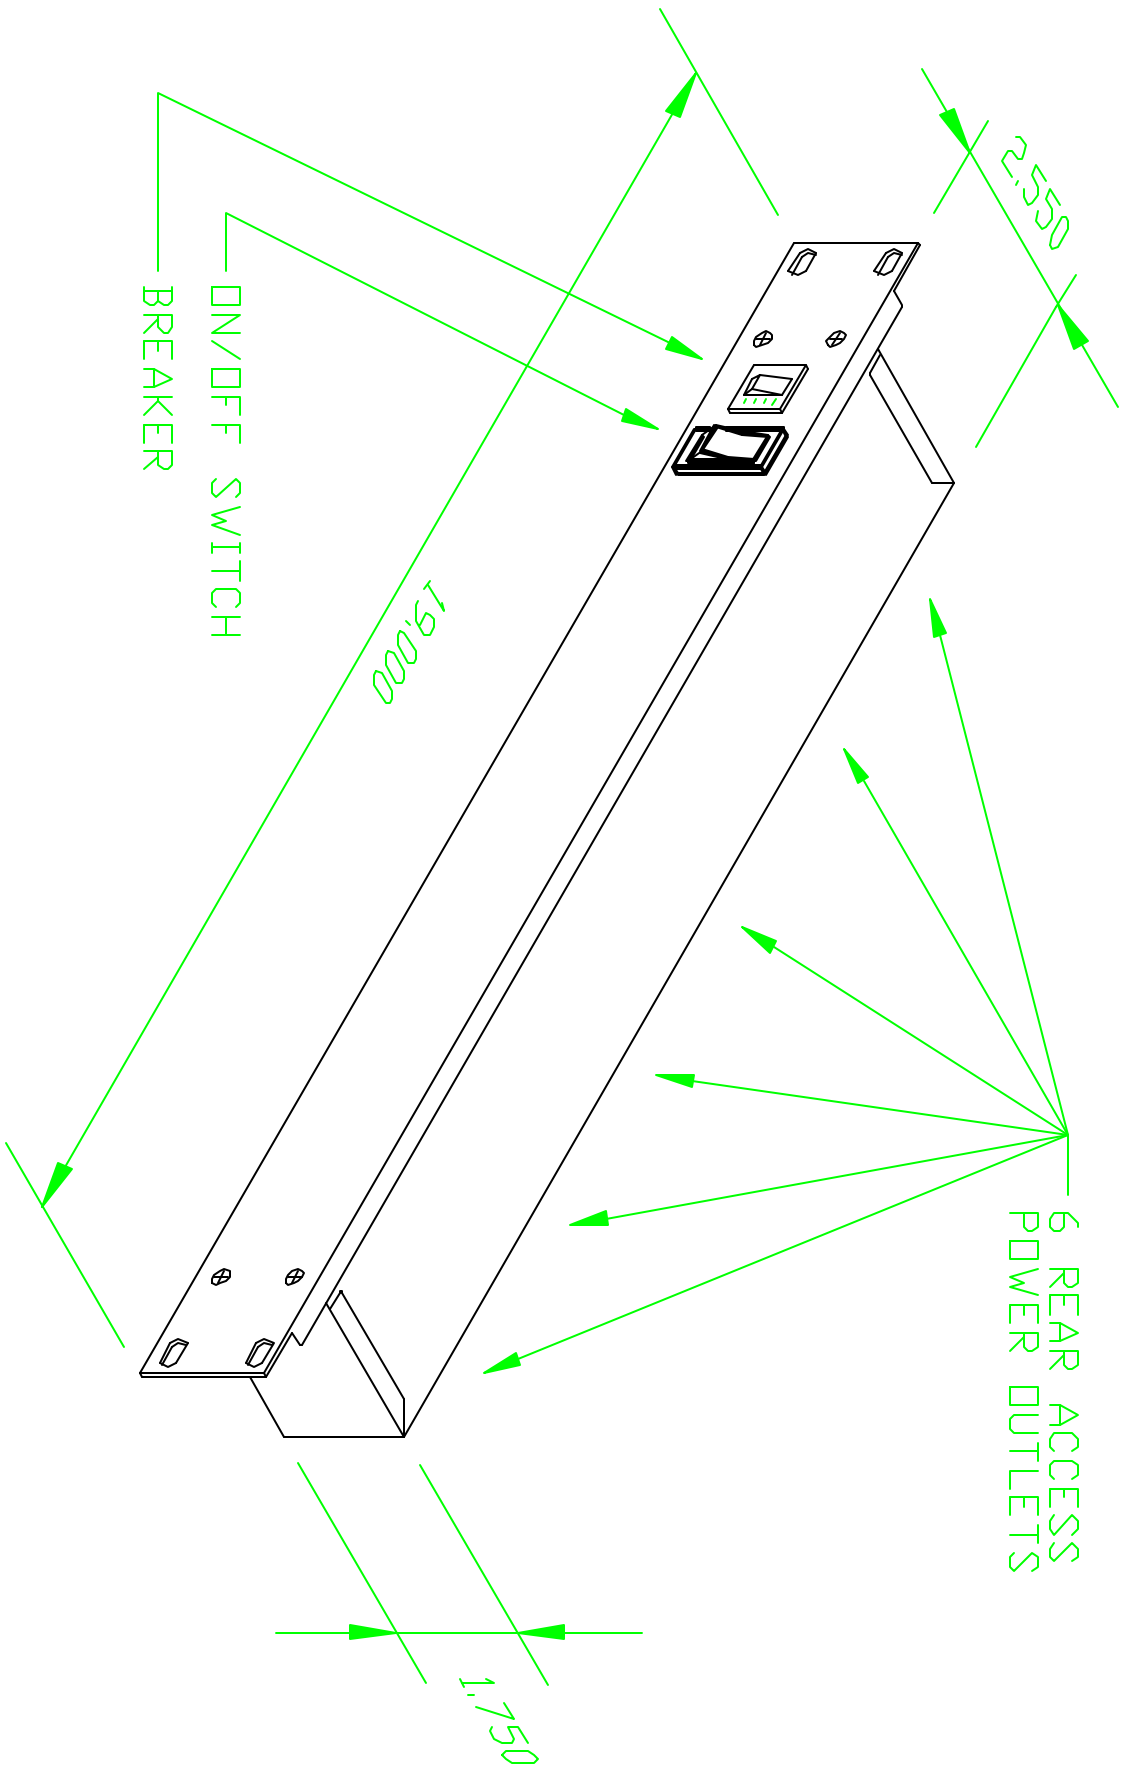

NOTE: 4 CASTERS & 4 ADJUSTABLE FEET ALWAYS INCLUDED

09-16-2004	B.G.	TR-CABD-42U-800
	Transduction	NTS
FRONT VIEW		B-346

DATE	09-16-2004	DRAWN BY	B.G.	MODEL	TR-CABD-42U-800
FINISH	Transduction			REVISION	SCALE
TITLE	LAYOUT	DRAWING NO.	B-347	CHECKED BY	NTS
FIXED EQUIPMENT SHELF					

BALL-BEARING
SLIDES

DATE	DRAWN BY	MODEL	REVISION	SCALE
09-16-2004	B.G.	TR-CABD-42U-800		
KEYBOARD/MOUSE SLIDING SHELF				
FINISH	TRANSDUCER		CHECKED BY	NTS
TITLE			DRAWING NO	
LAYOUT			B-348	

DATE	09-16-2004	DRAWN BY	B.G.	MODEL	TR-CABD-42U-800
FINISH	POWER BAR (6 OUTLETS)			REVISION	SCALE
TITLE	LAYOUT	FINISH	Transduction	CHECKED BY	NTS
		DRAWING NO.	B-349		