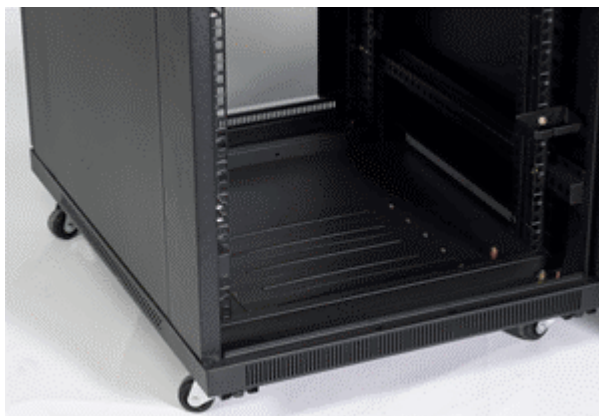

Cable entry knock-outs on the bottom, also cable entry on the top.