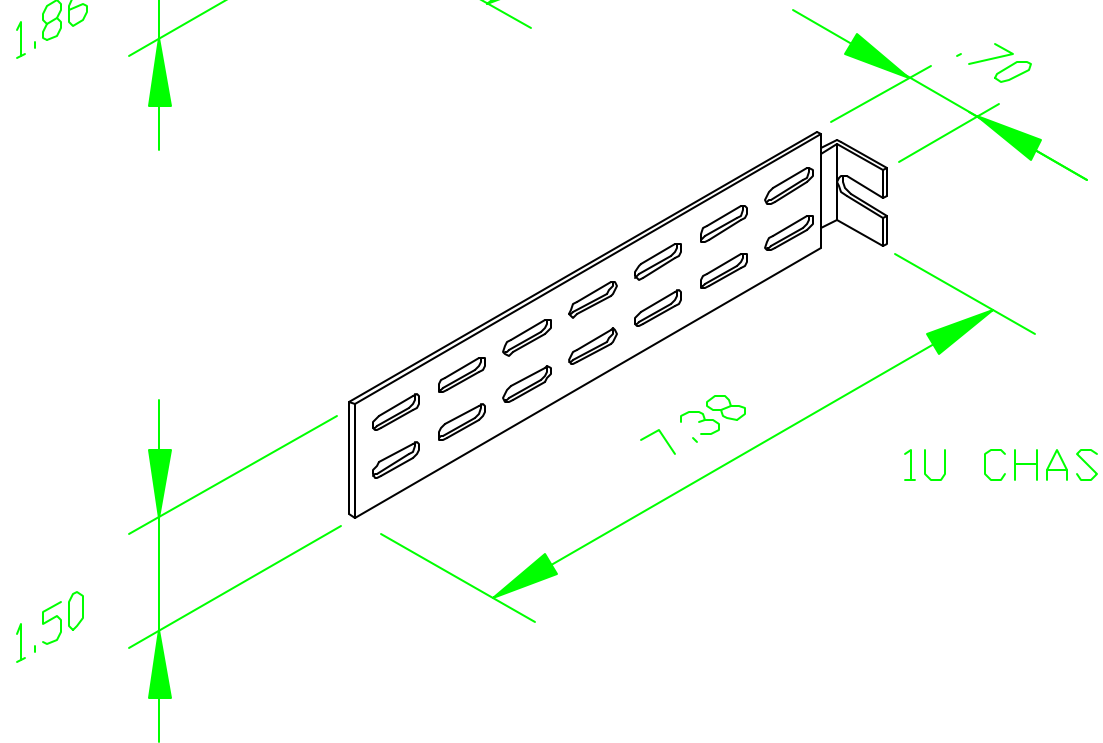

CHASSIS SLIDES EXTENDER

1U CHASSIS SLIDES EXTENDER

DATE 12-17-2003	DRAWN BY B.G.	MODEL TR-SLD-6	REVISION	SCALE
6" EXTENDER				
FINISH	Transduction		CHECKED BY	NTS
TITLE LAYOUT	DRAWING No B-329			